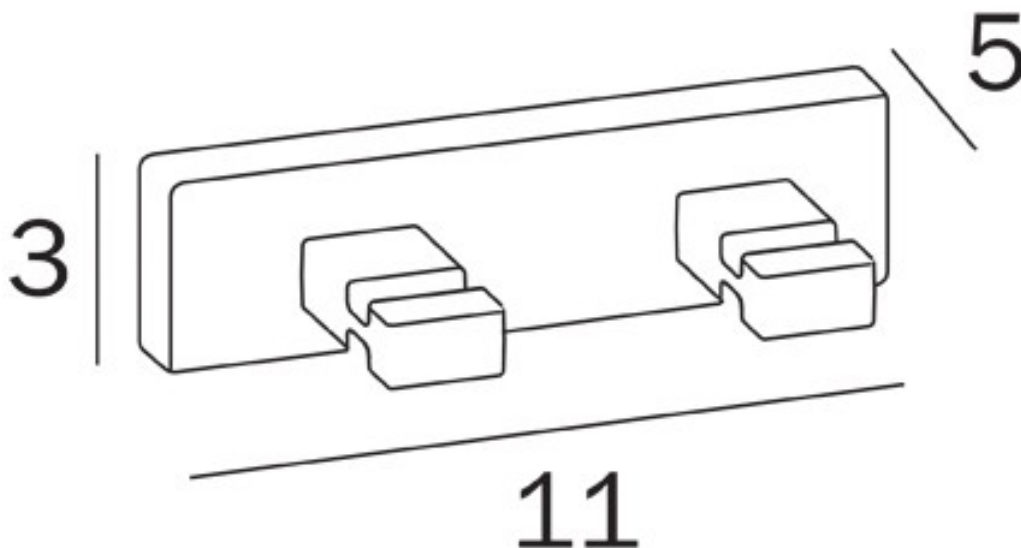

Gold Plate - A1820B DR

Rose Gold - A1820B OR

Brushed Rose Gold - A1820B OS

Bronze - A1820B BZ

Manufactured in Italy

2 Year Replacement Warranty

Proudly imported and distributed by
Gro Agencies Pty Ltd
Unit 2 / 37 Howe St, Osborne Park, WA, 6017
P 08 9446 3288 E info@groagencies.com.au W www.groagencies.com.au